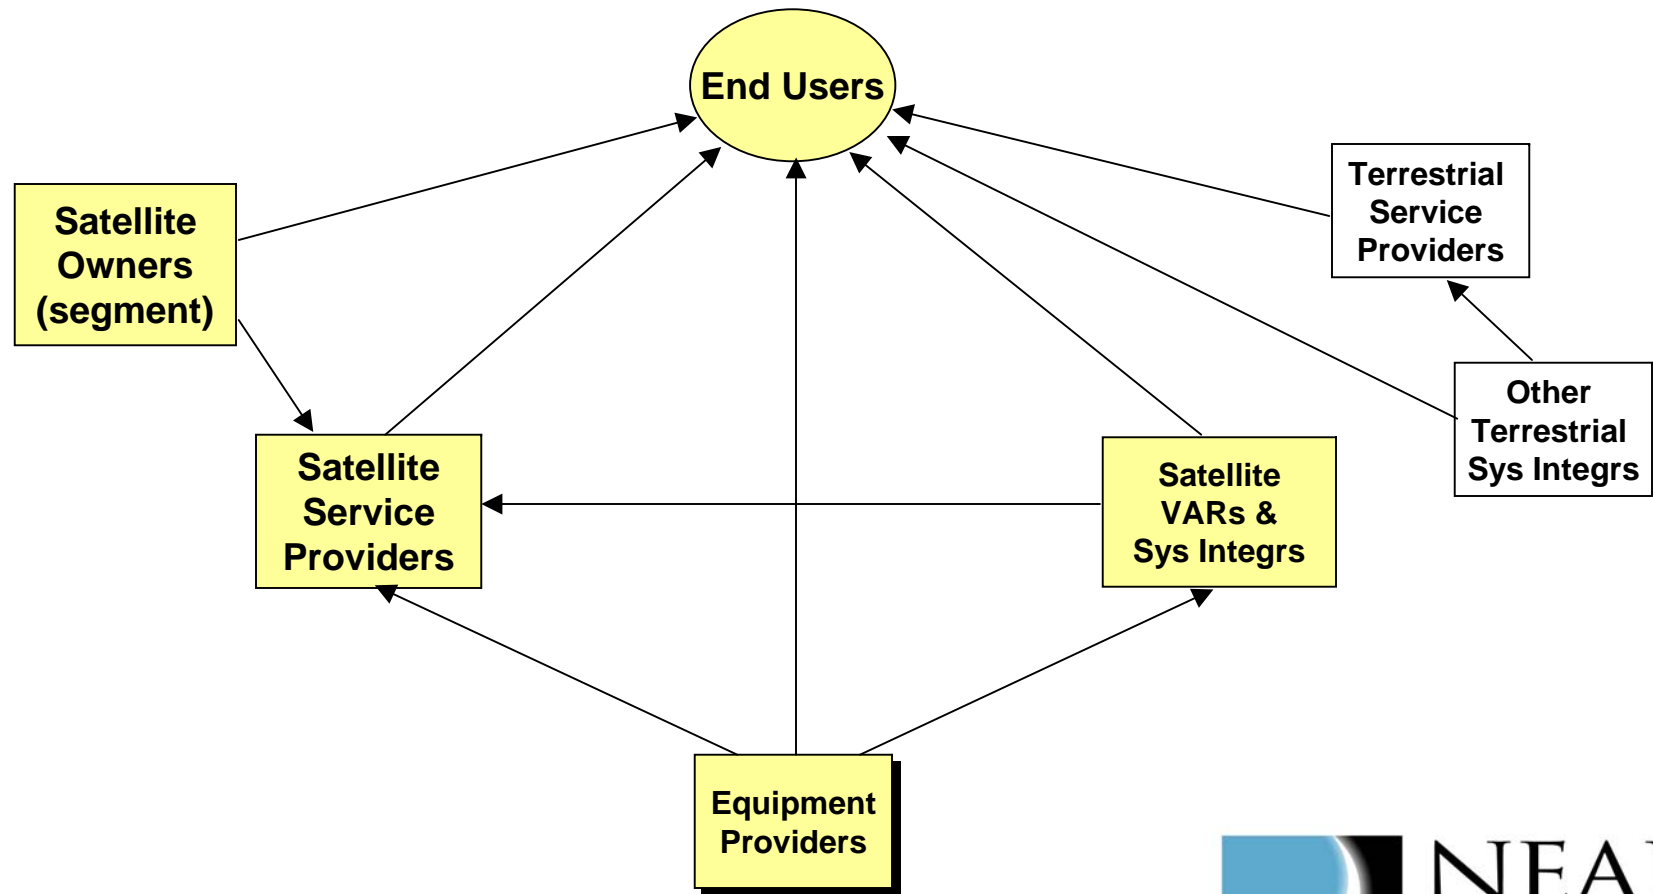

Industry View