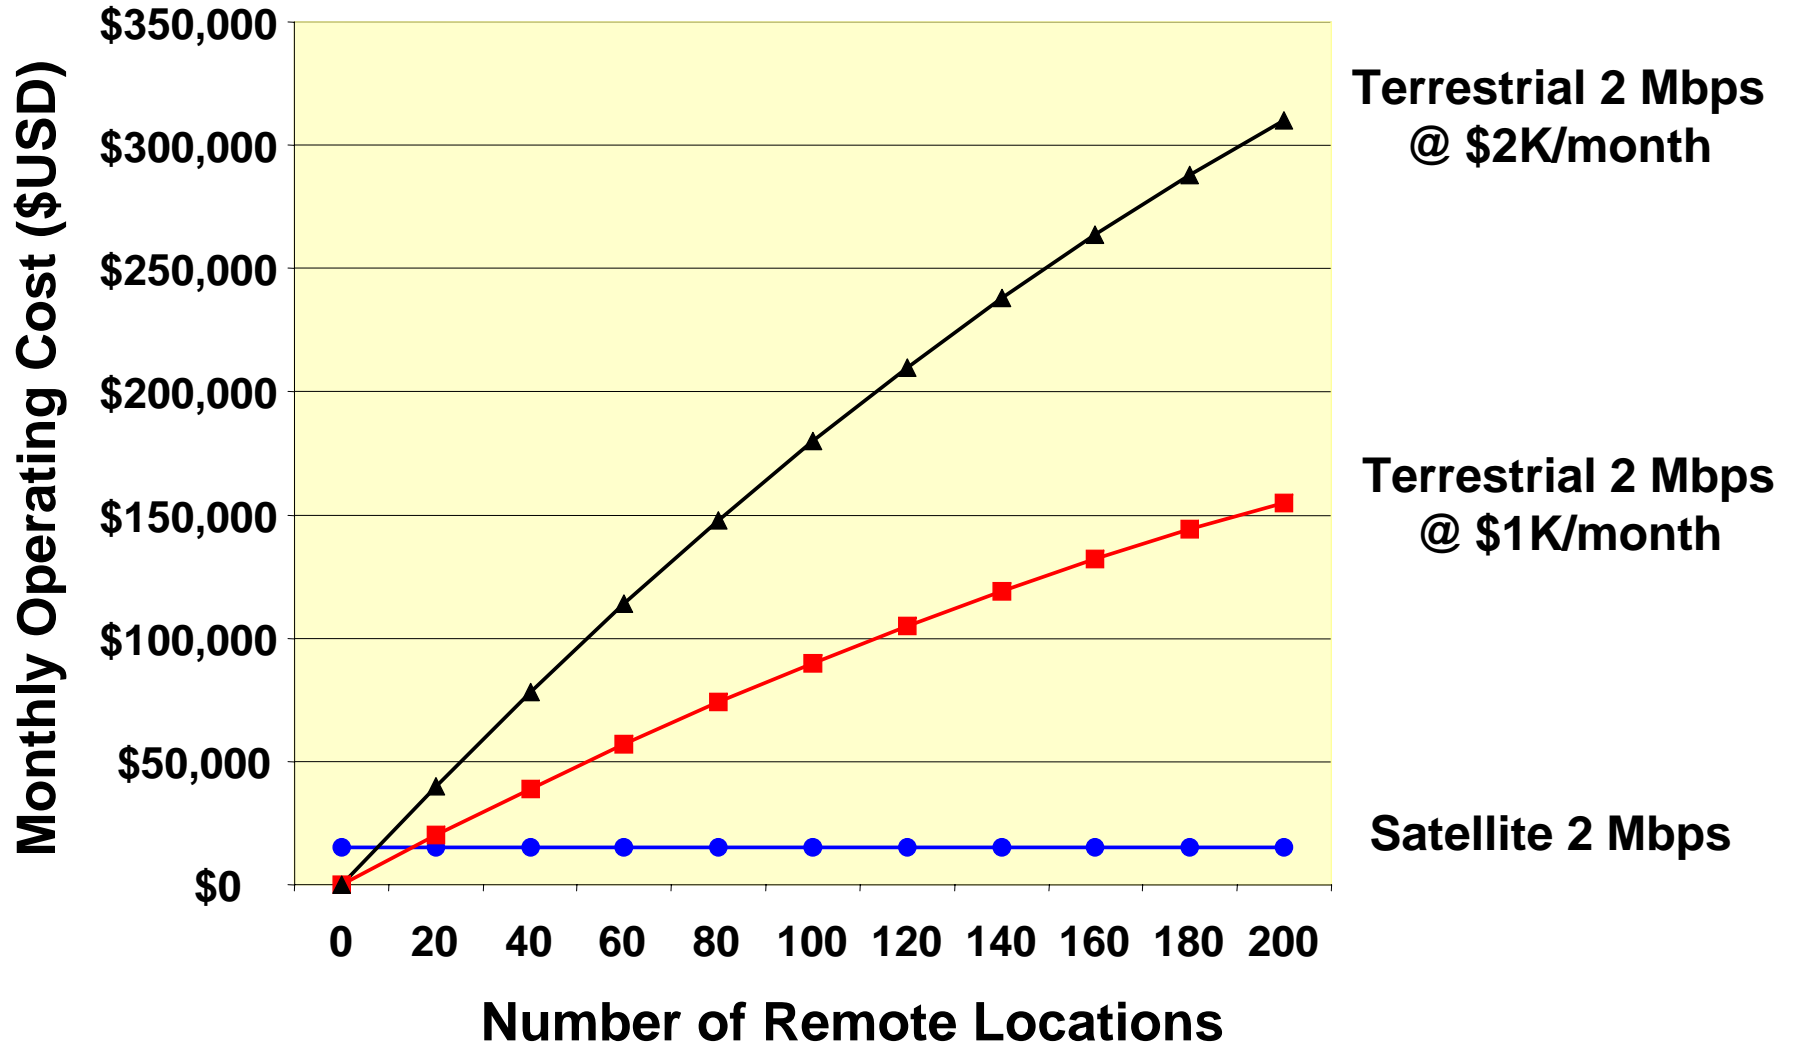

Satellite Advantage: IP Multicast

(BTV example at 2 Mbps)

Courtesy of IDC Corp